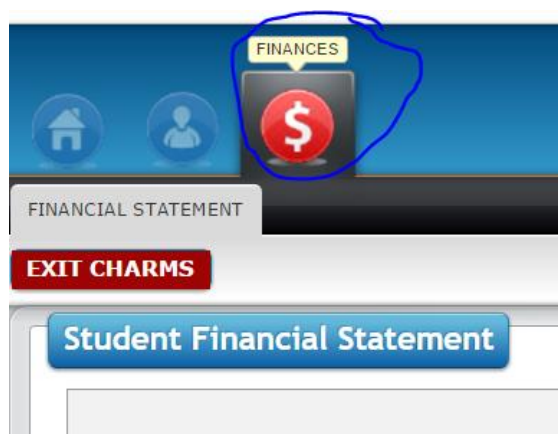

Charms Online Fee Payments

- Charms can be accessed through the band website. www.creekviewband.net
- Log into charms.
- Your registration needs to be complete so we can set you up in charms.
- Click the **red \$** to make a payment.
- Click "make a miscellaneous payment" for monthly payments or if you would like to pay in full.
- Please use "Fees" or for description. If payment is for something other than fees, please enter the name of what payment is being made.